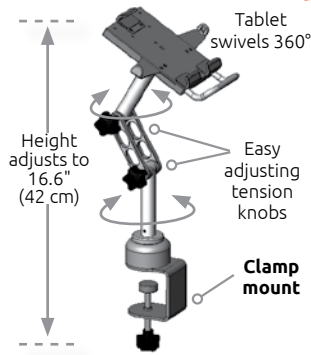

Vert. adjustment range: 21" (53.3 cm)

Extended depth with keyboard tray: 17"

Stowed depth: 4" (10 cm)

Mounts flat against the wall

Monitor does not rotate or tilt

VT21

Vert. adjustment range: 21" (53.3 cm)

Extended depth with keyboard tray: 17"

Stowed depth: 5.5" (14 cm)

Mounts flat against the wall

Monitor rotates, swivels and tilts

VTTM Dual Arm

Vert. adjustment range: 21" (53.3 cm)

Extended depth with keyboard tray: 28"

Stowed depth: 7" (17.8 cm)

Horizontal swivel of arms at mount: 180°

Monitor rotates, swivels and tilts

Tablet Mount - Professional

TABSDM: Tamper Resistant Desk Mount

TABCC: Clamp mount **\$259**

Specifications

Maximum height: 16.6" (42 cm)