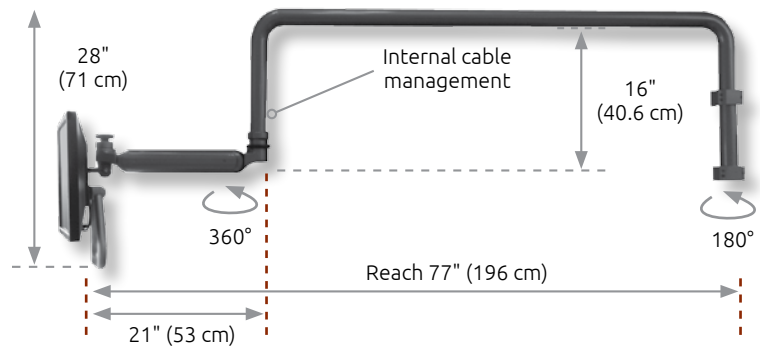

Overhead Arm

UL180i-OHAT and UL180i-OHAP