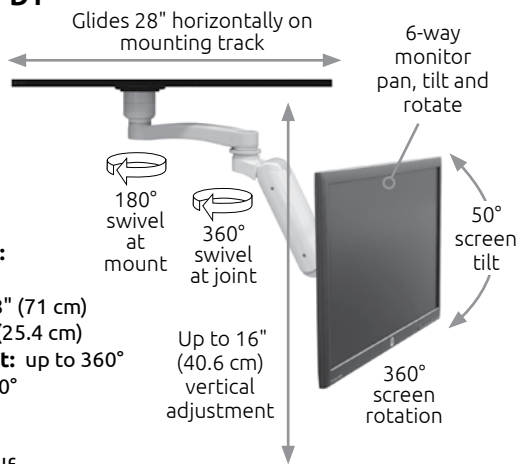

16" (40.6 cm)

Horizontal glide: 28" (71 cm)

Stowed depth: 10" (25.4 cm)

Arm swivel at mount: up to 360°

Screen rotation: 360°

Screen tilt: 50°

Mounting options:

Under cabinet or shelf

Lift distance: 21" (53.3 cm)

Maximum reach: 27" (68.6 cm)

Arm swivel at mount: 360°

Screen swivel: 360°

Screen tilt: 50°

VESA interface: 75 mm and 100 mm

Monitor not included.

Also available as a wall mount **ELP5120-WT-KUB**