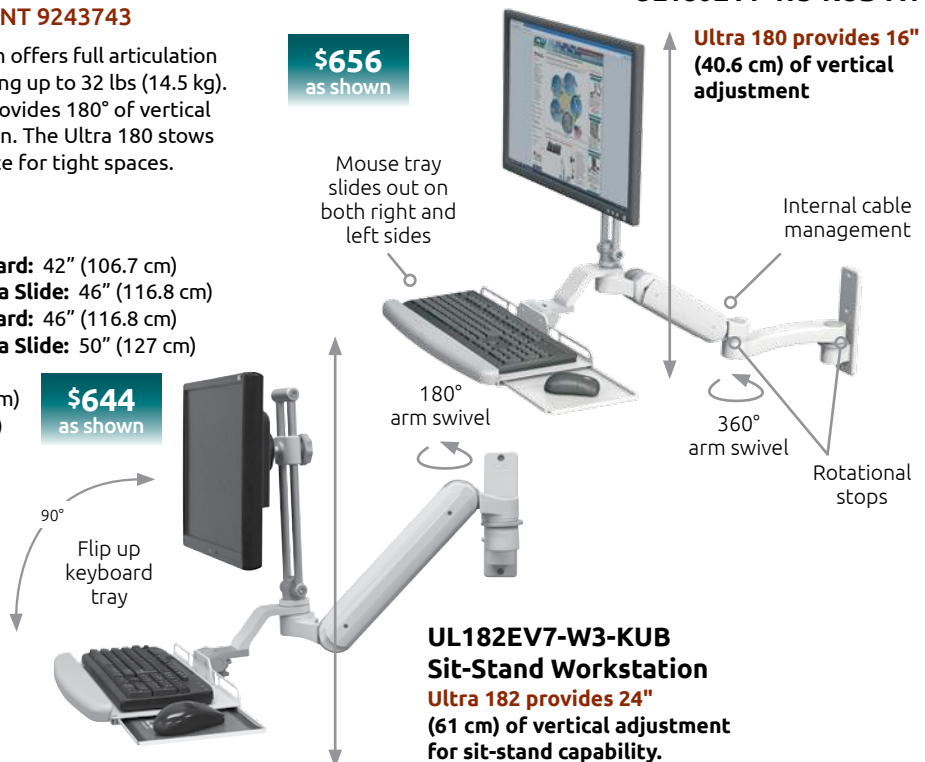

Maximum reach UL 182 with Keyboard Ultra Slide: 50" (127 cm)

Stowed depth: 10" (25.4 cm)

Vert. adjustment range UL180: 16" (40.6 cm)

Vert. adjustment range UL182: 24" (61 cm)

Vert. arm rotation: 180°

Arm swivel: up to 360°

Monitor, keyboard and mouse not included.

\$656
as shown

UL180EV7-W3-KUB-A1

Ultra 180 provides 16" (40.6 cm) of vertical adjustment

Titan Elite Ceiling

T2EQ-C8X5

**Exceptional range of motion.
Precise positioning.**

Specifications

Load capacity: 28 lbs (12.7 kg)

Lift distance: 21" (53.3 cm)

Maximum reach: 42" (106.7 cm)

Arm swivel at mount: 360°

Screen swivel: 360°

Screen tilt: 50°

Monitor not included.

Lift distance: 21" (53.3 cm)

Maximum reach: 27" (68.6 cm)

Arm swivel at mount: 360°

Screen swivel: 360°

Screen tilt: 50°

VESA interface: 75 mm and 100 mm

Monitor not included.

Also available as a wall mount **ELP5120-WT-KUB**