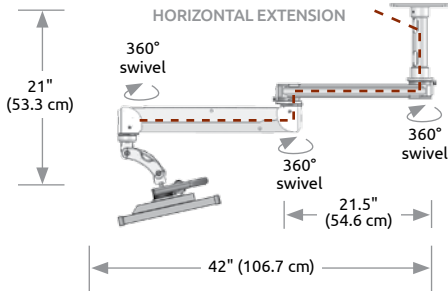

Specifications

Load capacity:	32 lbs (14.5 kg)
Vert. adjust range:	26" (66 cm)
Maximum reach:	77" (196 cm)
Stowed depth:	8" (20 cm)
Arm swivel at mount:	180°
Ultra 182 arm swivel:	360°
Monitor swivel:	360°
Monitor tilt:	90°
VESA interface:	75 mm and 100 mm

Specifications

Load capacity: 28 lbs (12.7 kg)

Lift distance: 21" (53.3 cm)

Maximum reach: 42" (106.7 cm)

Arm swivel at mount: 360°

Screen swivel: 360°

Screen tilt: 50°

Monitor not included.

NOW EASY TO WIRE
Does not require disassembly.
Wires run through the joints.

Brake and adjustable rotation stops

5" extension pipe included.
3 other length options available.

360° arm swivel

360° arm swivel

Counter balanced arm with adjustable tension

Internal cable management protects wires and simplifies cleaning

50° screen tilt at ball joint

6-way tilt and rotate

HORIZONTAL EXTENSION

\$757
as shown

NEW Under-monitor handle is included.
Handlebar available on request.