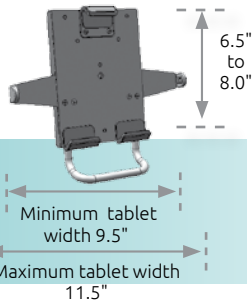

Horizontal swivel of arms at mount: 180°

Monitor rotates, swivels and tilts

Tablet Mount - Professional

TABSDM: Tamper Resistant Desk Mount

TABCC: Clamp mount **\$259**

Specifications

Maximum height: 16.6" (42 cm)

Stowed height: 26" (66 cm)

Minimum tablet size: 6.5"x9.5" (16.5x24 cm)

Maximum tablet size: 8"x11.5" (20.3x29 cm)

Tablet not included.

Also available as tablet mounting plate only, no stand. Theft resistant fastener is included.