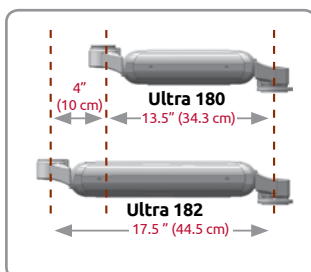

Specifications

Load capacity: 32 lbs (14.5 kg)

Maximum reach UL 180 with Flip Up Keyboard: 42" (106.7 cm)

Maximum reach UL 180 with Keyboard Ultra Slide: 46" (116.8 cm)

Maximum reach UL 182 with Flip Up Keyboard: 46" (116.8 cm)

Maximum reach UL 182 with Keyboard Ultra Slide: 50" (127 cm)

Stowed depth: 10" (25.4 cm)

Vert. adjustment range UL180: 16" (40.6 cm)

Vert. adjustment range UL182: 24" (61 cm)

Vert. arm rotation: 180°

Arm swivel: up to 360°

Monitor, keyboard and mouse not included.

\$656
as shown

UL180EV7-W3-KUB-A1

Ultra 180 provides 16" (40.6 cm) of vertical adjustment

Titan Elite Ceiling

T2EQ-C8X5

**Exceptional range of motion.
Precise positioning.**