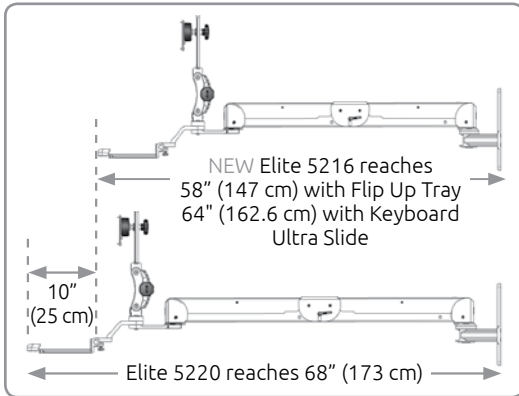

Specifications

Load capacity:	32 lbs (14.5 kg)
Vert. adjust range:	26" (66 cm)
Maximum reach:	77" (196 cm)
Stowed depth:	8" (20 cm)
Arm swivel at mount:	180°
Ultra 182 arm swivel:	360°
Monitor swivel:	360°
Monitor tilt:	90°
VESA interface:	75 mm and 100 mm

Stowed depth: 10.5" (26.7 cm)

Arm swivel at mount: 180°

Screen swivel: 360°

VESA interface: 75 mm and 100 mm

Mounting options: wall, desk, pole, wall track

Monitor, keyboard and mouse not included.

NOW AVAILABLE: NEW ELITE 5216

- 10" shorter than the Elite 5220
- Strong lateral support
- Available with our flip-up keyboard or our new Keyboard Ultra Slide

\$919
as shown

Ultra 180 and Ultra 182

The only arm with smooth, stable 180° vertical and up to 360° horizontal rotation PATENT 9243743

Specifications

Load capacity: 32 lbs (14.5 kg)

Maximum reach UL 180 with Flip Up Keyboard: 42" (106.7 cm)

Maximum reach UL 180 with Keyboard Ultra Slide: 46" (116.8 cm)

Maximum reach UL 182 with Flip Up Keyboard: 46" (116.8 cm)